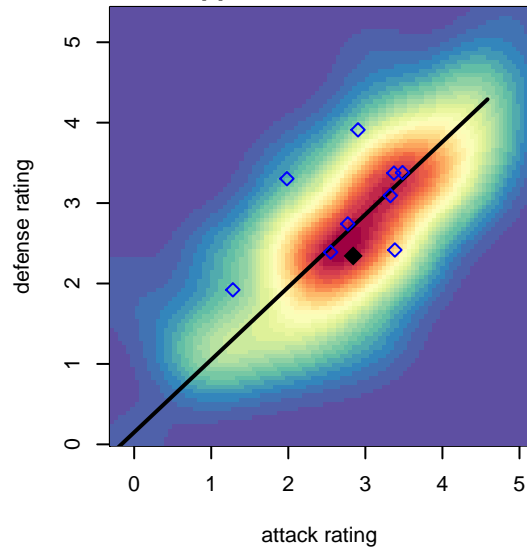

Crossfire OR Red G01

Crossfire Oregon
Clackamas, OR
G01 total strength=1548
attack=17.15 defense=10.41
spr league = PTT Win G01 Div 1

alt names used:

Venues played:
2017 Timbers Winter Showcase 2001 Showcas
2017 Portland Winter Showcase U17
2017 PTT Winter G01 Division 1

**attack and defense variance (black dot)
relative to other teams
and top 10 in region**

**attack and defense rating
relative to others at age
and all opponents in last 13 months**

Performance relative to 13 month average