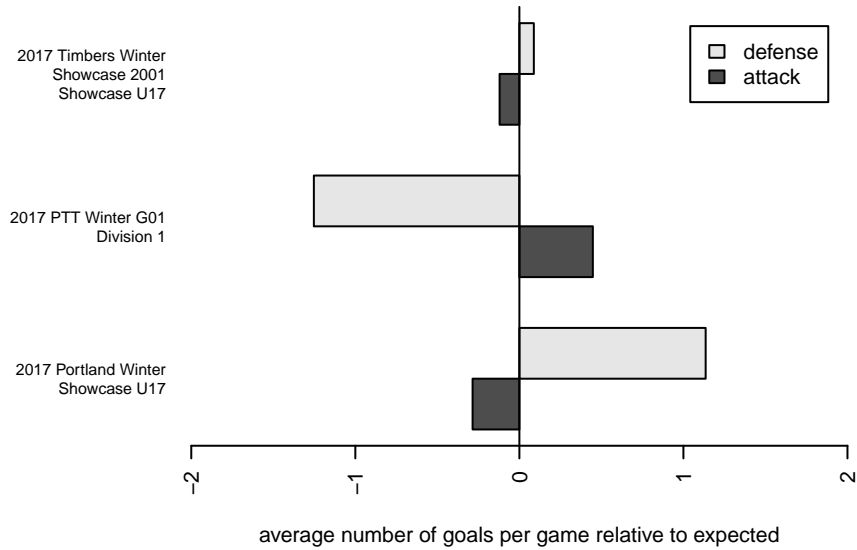

Crossfire OR Red G01

Crossfire Oregon
Clackamas, OR
G01 total strength=1548
attack=17.15 defense=10.41
spr league = PTT Win G01 Div 1

alt names used:

Venues played:
2017 Timbers Winter Showcase 2001 Showcas
2017 Portland Winter Showcase U17
2017 PTT Winter G01 Division 1

**attack and defense variance (black dot)
relative to other teams
and top 10 in region**

**attack and defense rating
relative to others at age
and all opponents in last 13 months**

Performance relative to 13 month average