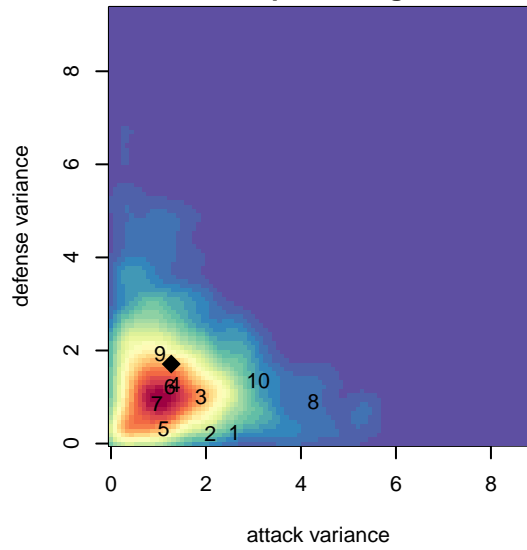

Crossfire OR Red G01

Crossfire Oregon
Clackamas, OR
G01 total strength=1548
attack=17.15 defense=10.41
spr league = PTT Win G01 Div 1

alt names used:

Venues played:
2017 Timbers Winter Showcase 2001 Showcas
2017 Portland Winter Showcase U17
2017 PTT Winter G01 Division 1

**attack and defense variance (black dot)
relative to other teams
and top 10 in region**

**attack and defense rating
relative to others at age
and all opponents in last 13 months**

Performance relative to 13 month average