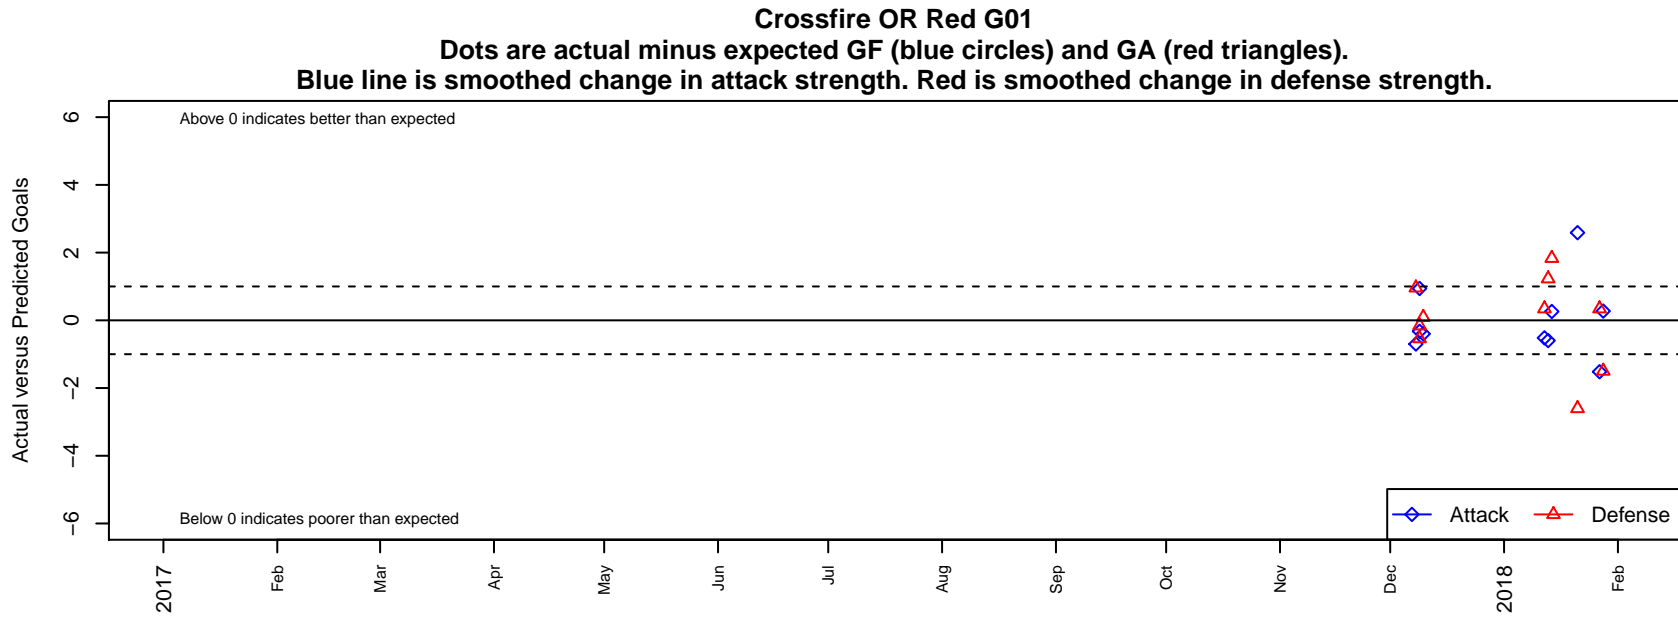

Crossfire OR Red G01

Crossfire Oregon
Clackamas, OR
G01 total strength=1548
attack=17.15 defense=10.41
spr league = PTT Win G01 Div 1

alt names used:

Venues played:
2017 Timbers Winter Showcase 2001 Showcas
2017 Portland Winter Showcase U17
2017 PTT Winter G01 Division 1

**attack and defense variance (black dot)
relative to other teams
and top 10 in region**

**attack and defense rating
relative to others at age
and all opponents in last 13 months**

Performance relative to 13 month average